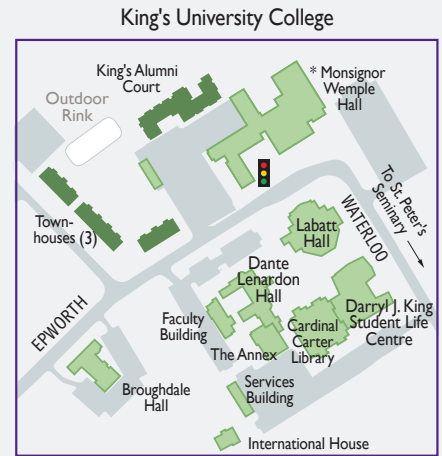

Western

250 Metres
Walking Time: 3-4 Minutes

Welcome to Western

- Welcome Centre booths are attended Monday - Friday
 - Outdoor map
 - Parking lot
 - Visitor parking lot
- See detailed parking maps for additional visitor parking at meters and pay & display areas.
- Student housing
 - Off-campus buildings housing Western facilities

* Portions of the 2nd and 3rd floors of the Monsignor Wemple Hall are student residences.

For a broad selection of parking and other campus maps visit geography.uwo.ca/campusmaps/
Barrier-free parking is available in all lots.