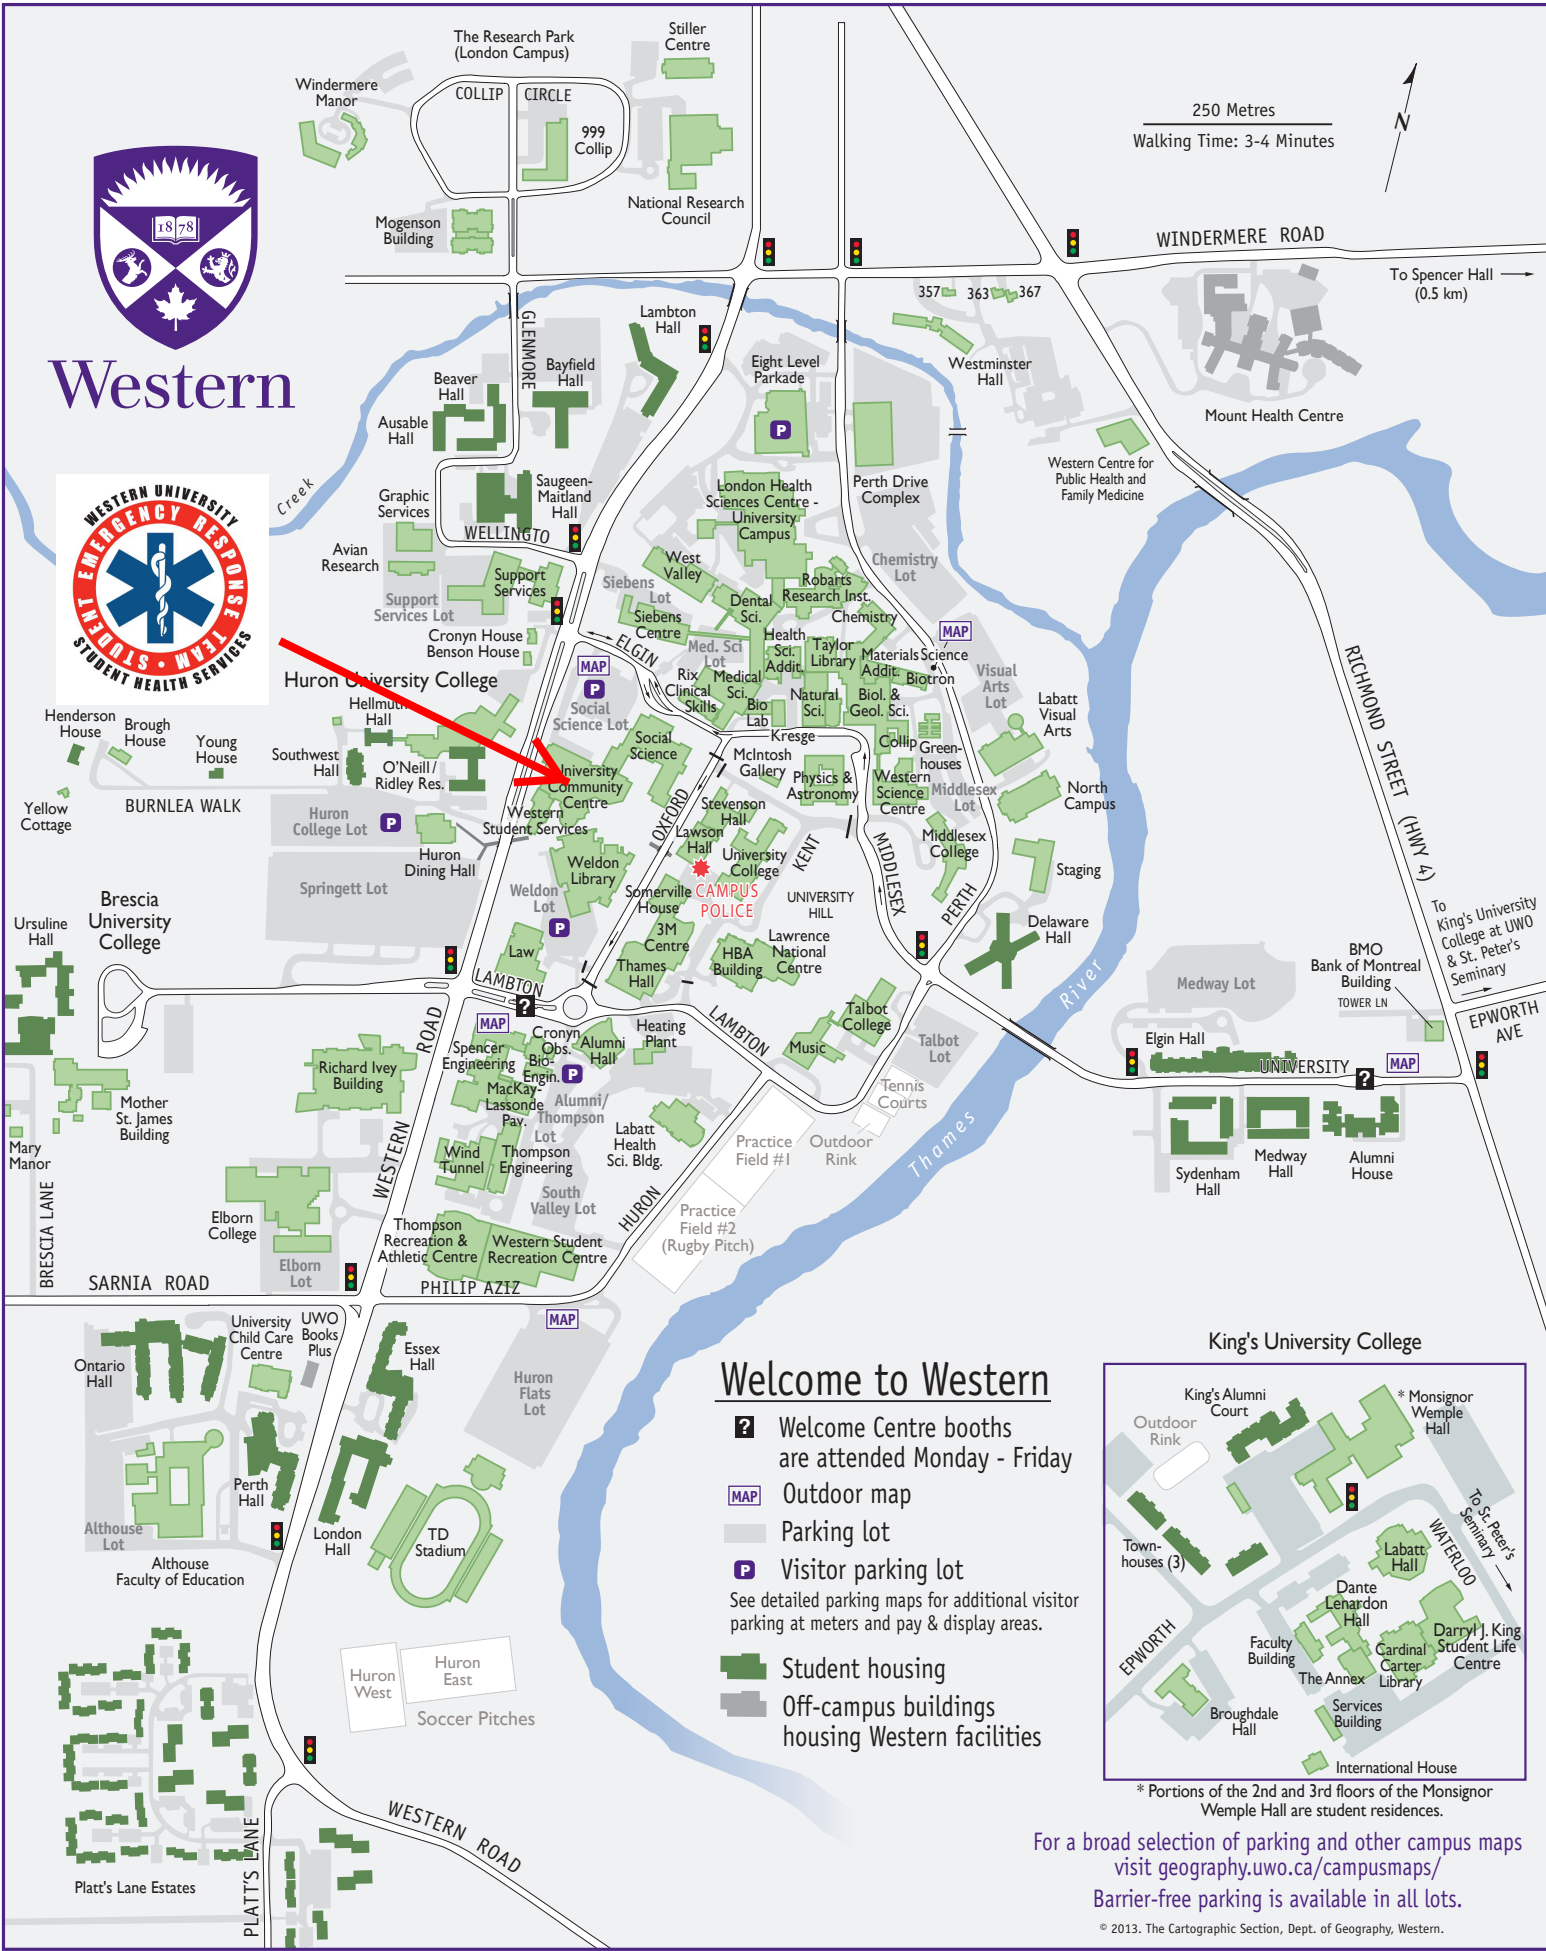

Western

250 Metres
Walking Time: 3-4 Minutes

Welcome to Western

- Welcome Centre booths are attended Monday - Friday
 - Outdoor map
 - Parking lot
 - Visitor parking lot
- See detailed parking maps for additional visitor parking at meters and pay & display areas.
- Student housing
 - Off-campus buildings housing Western facilities

* Portions of the 2nd and 3rd floors of the Monsignor Wemple Hall are student residences.

For a broad selection of parking and other campus maps visit geography.uwo.ca/campusmaps/
Barrier-free parking is available in all lots.