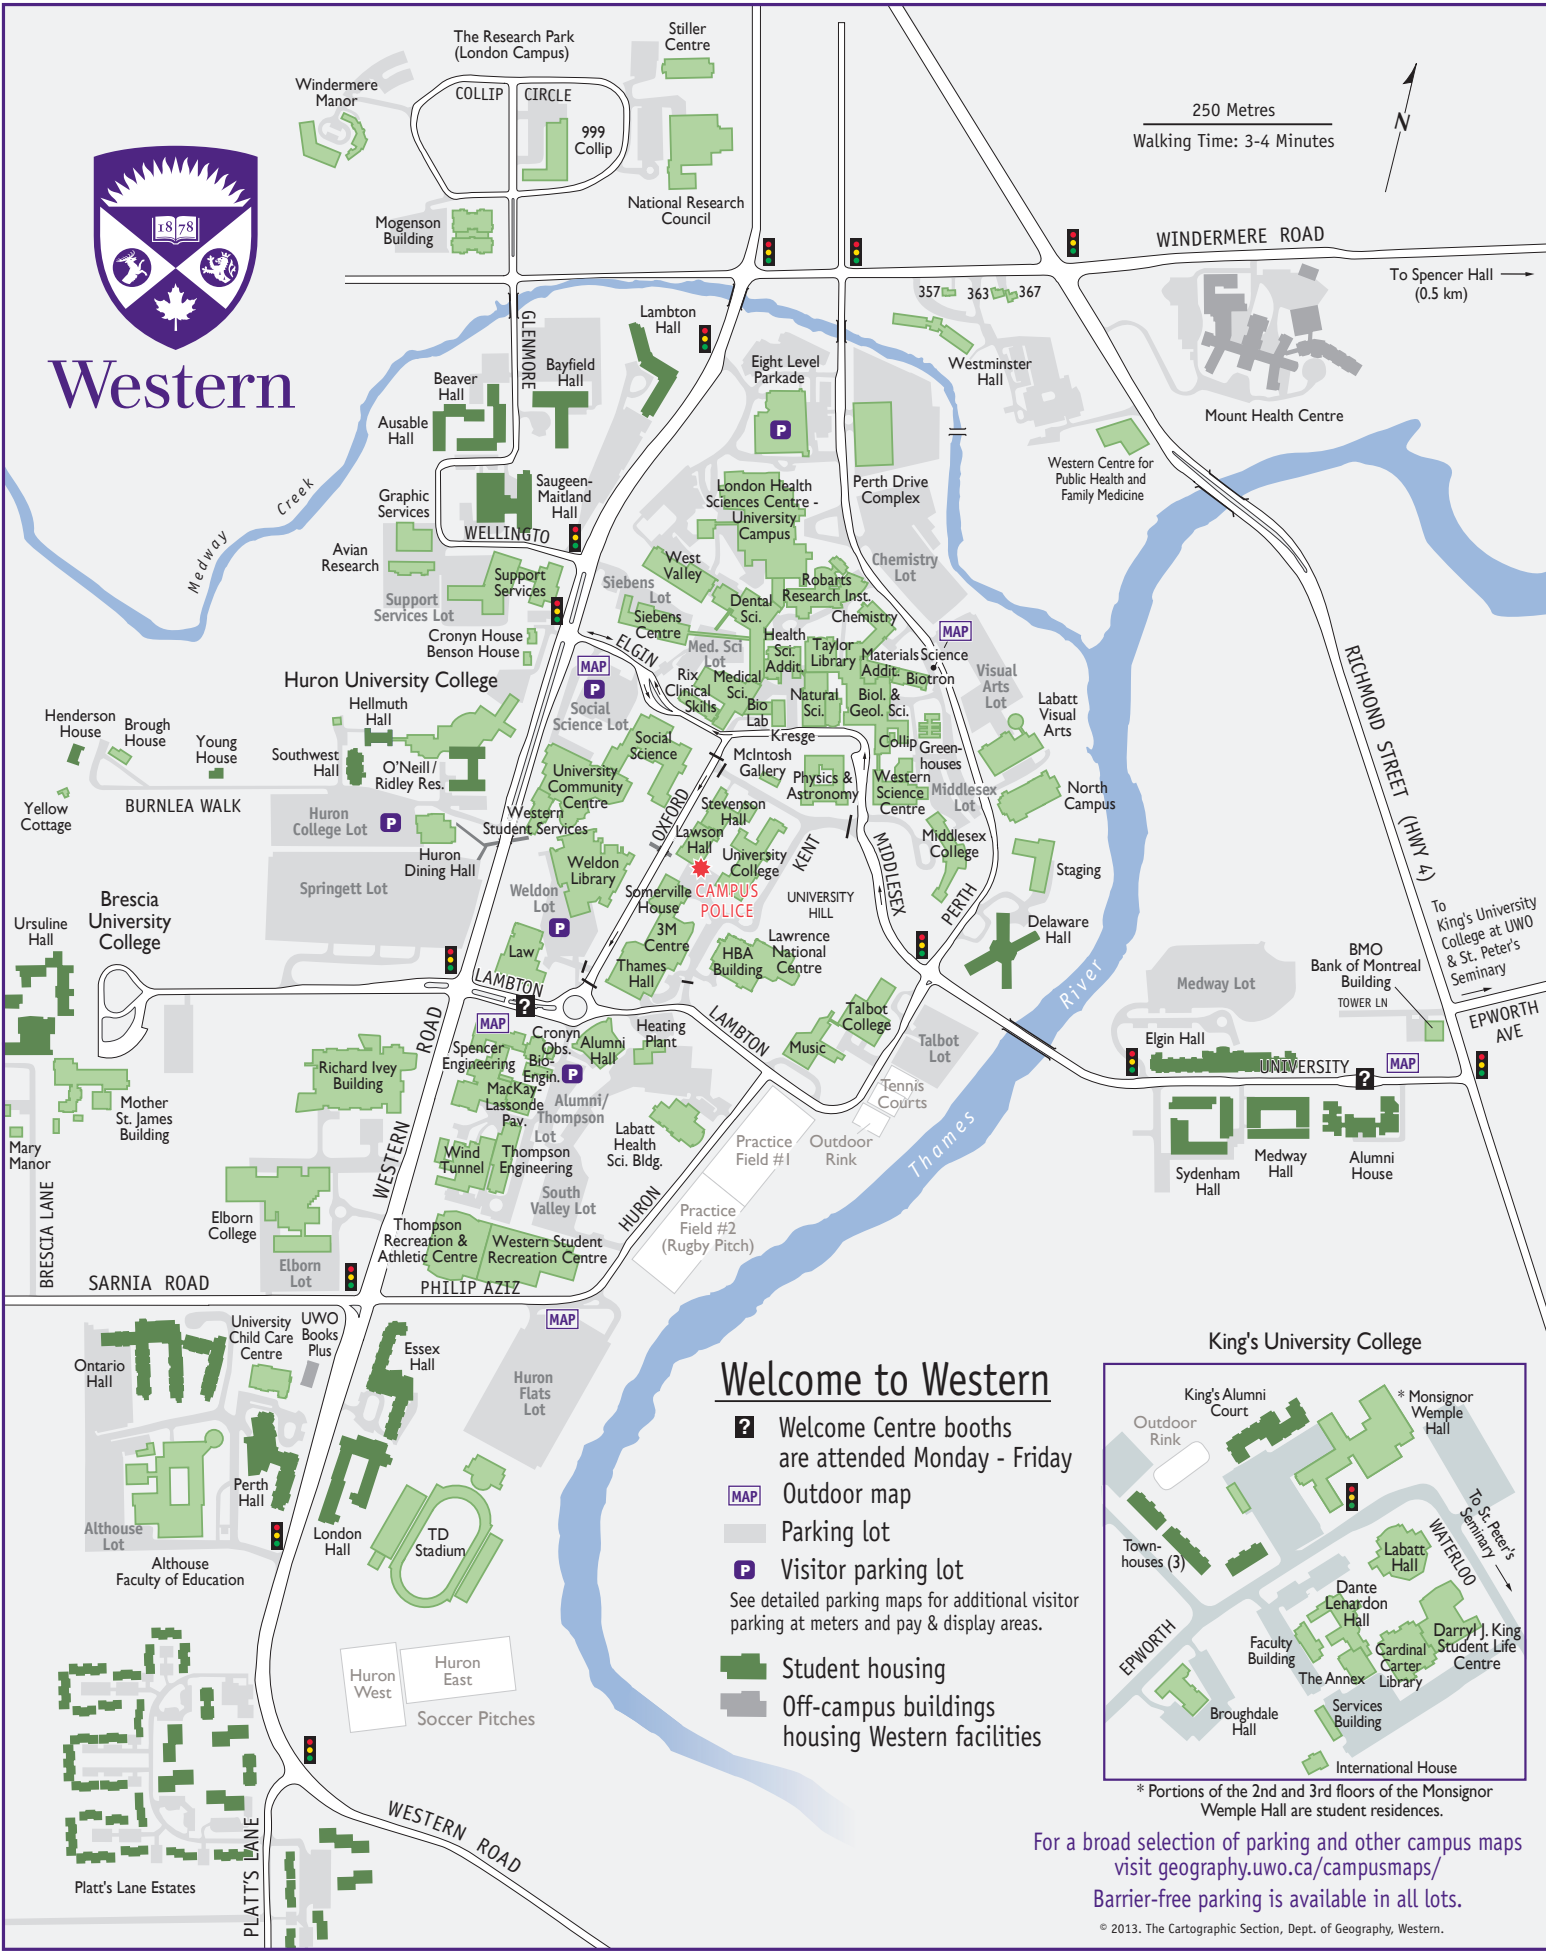

# Western

250 Metres  
Walking Time: 3-4 Minutes

## Welcome to Western

- Welcome Centre booths are attended Monday - Friday
  - Outdoor map
  - Parking lot
  - Visitor parking lot
- See detailed parking maps for additional visitor parking at meters and pay & display areas.
- Student housing
  - Off-campus buildings housing Western facilities

\* Portions of the 2nd and 3rd floors of the Monsignor Wemple Hall are student residences.

For a broad selection of parking and other campus maps visit [geography.uwo.ca/campusmaps/](http://geography.uwo.ca/campusmaps/)  
Barrier-free parking is available in all lots.