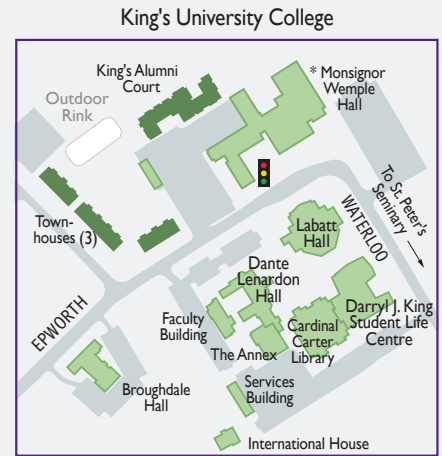

# Western

250 Metres  
Walking Time: 3-4 Minutes

## Welcome to Western

- Welcome Centre booths are attended Monday - Friday
  - Outdoor map
  - Parking lot
  - Visitor parking lot
- See detailed parking maps for additional visitor parking at meters and pay & display areas.
- Student housing
  - Off-campus buildings housing Western facilities

\* Portions of the 2nd and 3rd floors of the Monsignor Wemple Hall are student residences.

For a broad selection of parking and other campus maps visit [geography.uwo.ca/campusmaps/](http://geography.uwo.ca/campusmaps/)  
Barrier-free parking is available in all lots.